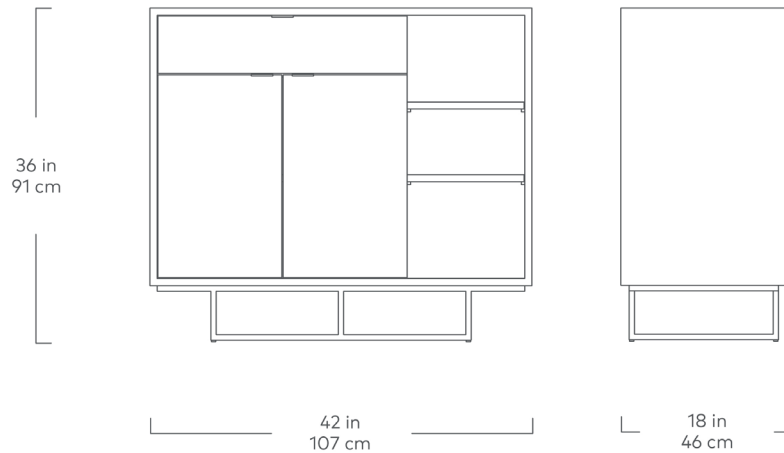

Myles Cabinet

- Anti-tip hardware is provided.
- Features 1 drawer and 2 doors with rose gold metal pulls.
- 2 interior compartments have adjustable shelves for efficient storage.
- Open storage area has 2 adjustable shelves.
- For strength and stability, cabinet panels are constructed using an engineered wood core with real wood veneer.
- Black Satin finish.
- Slender steel base with a black powder-coated finish.
- Plastic bumpers on base to protect hardwood floors.
- CARB (California Air Resources Board) Phase II compliant.
- Wood is a natural material, with variations in grain pattern and colour that make each design unique.

Gus*